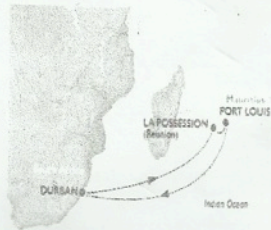

ENG

DAILY program

MSC OPERA Thursday, 8 January 2015

4:37

18:43

TODAY'S FORECAST

24°C min
29°C max

FROM THE BRIDGE

*5:30 Arrival 9 January
DURBAN

Distance from
Port Louis to Durban:
1550 nautical miles

Did you remember to
move your clocks **BACK** by
1 HOUR last night?

* Weather Permitting.

NAUTICAL INFORMATION

We will navigate with a course of 252° across the south western part of the Indian Ocean and head for our next destination Durban. The Indian Ocean is the third largest of the world's oceanic divisions, covering approximately 20% of the water on the Earth's surface. It is bounded by Asia on the north, on the west by Africa, on the east by Australia, and on the south by the Southern Ocean (or, depending on definition, by Antarctica). The average depth of the ocean is 3,890m (12,762 ft). Its deepest point is Diamantina Deep in Diamantina Trench, at 8,047 m (26,401 ft) deep; also sometimes considered is Sunda Trench, at a depth of 7,258-7,725 m (23,812-25,344 ft).

Suggested dress tonight:
CASUAL

AT SEA

The ship will now spend another full day at sea. It's the perfect time to enjoy the numerous activities organized by our team and the many entertainment opportunities onboard. From the swimming pools to the spa, from the shops to the bars, you can do as much or as little as you please.

IMPORTANT INFORMATION ABOUT DISEMBARKATION IN DURBAN

Your cruise is coming to an end. We hope you have enjoyed many wonderful moments on board. We look forward to seeing at least one member of your family or group at this meeting about disembarkation procedures. Thank you very much for your co-operation.

10:00, Teatro dell'Opera, decks 5 & 6

SCATEGORIES

Creativity is the name of the game in 'Scattogories', a team event where we award points for the most original answers.

So if you're feeling inspired, come and join in the fun!

11:00, Caruso Lounge, deck 7

MSC POP IDOLS

Support your fellow Guests to see who has what it takes to be the next MSC Pop Idol. Our celebrity judges include Danny Fisher, Shameem Kardashian and Simon Bowel.

15:00, Teatro dell'Opera, decks 5 & 6
Auditions: 11:30, Teatro dell'Opera, decks 5 & 6

DID YOU KNOW...?

MASTERS OF THE SEA AT YOUR SERVICE

At MSC, we have a long and grand history of sailing. Having explored the seas for over 300 years, we're now the world's second-largest shipping company, with almost 450 vessels sailing to all corners of the globe. With such a large fleet, you can feel assured that this mastery of the sea is evident in everything we do. Our expertise, passion and professionalism can be relied upon to provide a host of truly enriching experiences for our guests on every cruise.